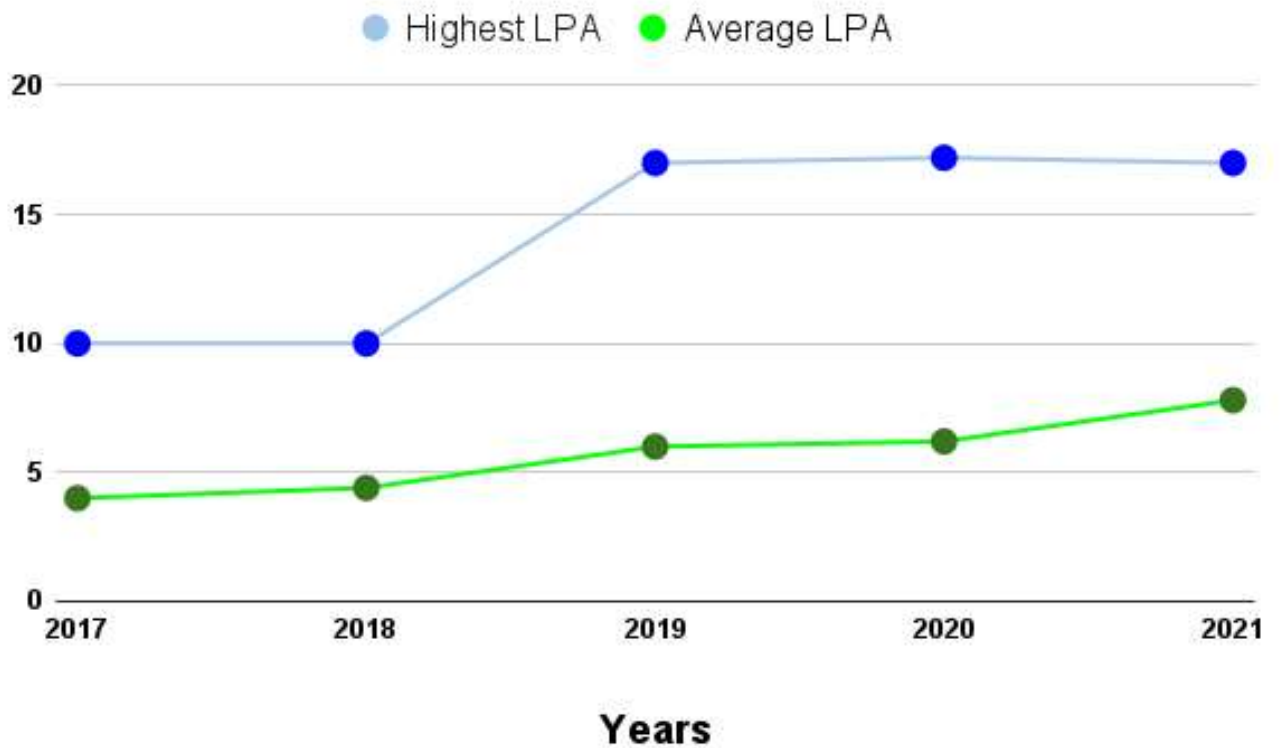

TREND OF AVERAGE SALARY AND HIGHEST SALARY