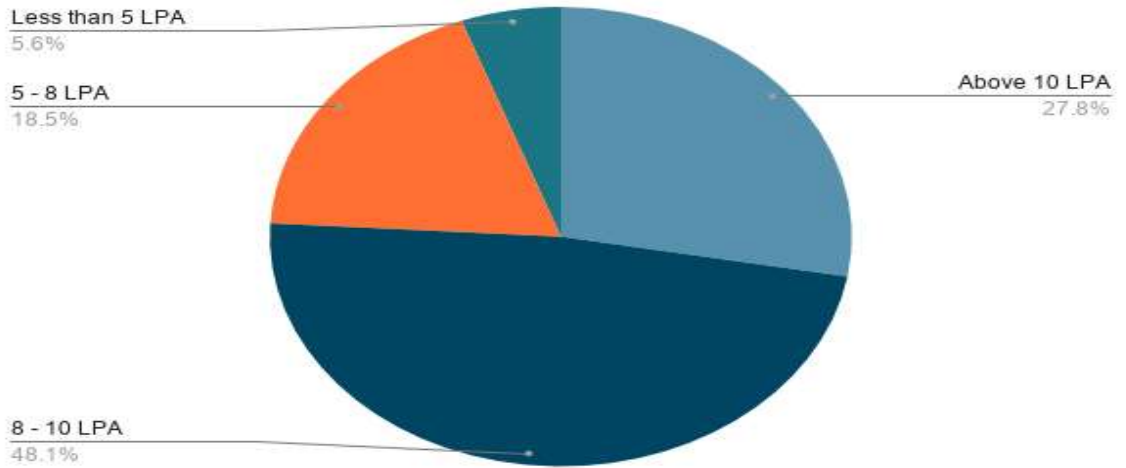

Salary distribution